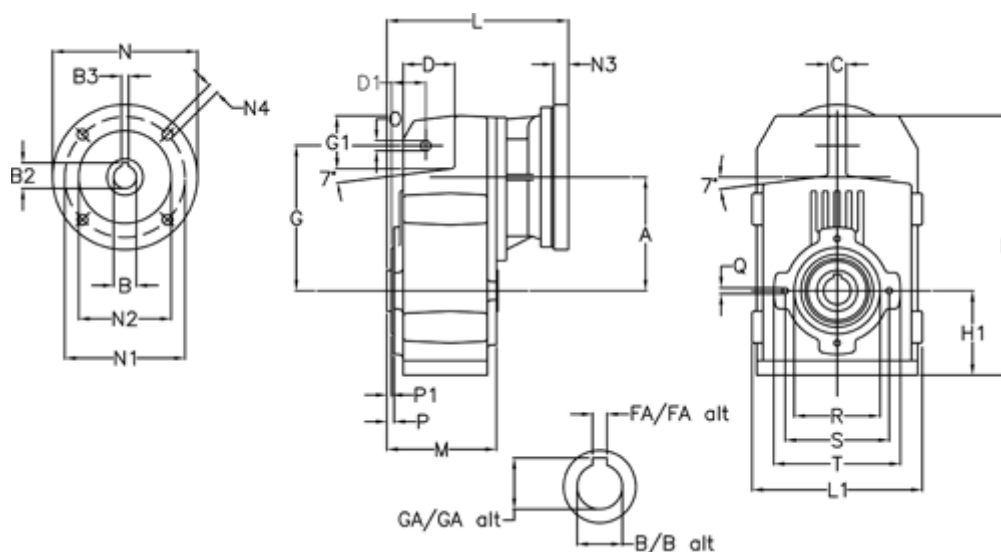

Article number: 29560200784240  
 Description: Shaft mounted gear  
 A202H30-7,8-P100B5

## Measures

A = 125.00	FA = 8	M = 120.0	Q = M8x15
B = 30	G = 160	N = 250	R = 95
B1 = 28	G1 = 58.0	N1 = 215	S = 115
B2 = 31.3	GA = 33.3	N2 = 180	T = 140
B3 = 8	H = 286.0	N4 = M12x16	
C = 20	H1 = 92.5	O = 11	
D = 57.0	L = 227.0	P = 5.0	
D1 = 40.0	L1 = 188	P1 = 3.0	